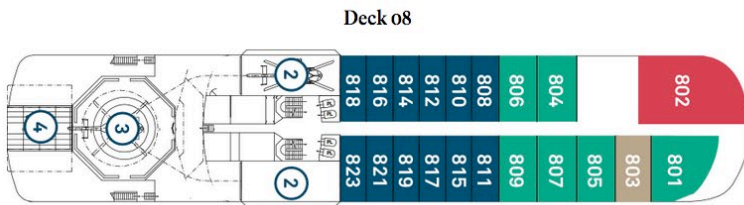

DECKSPAN

Scenic Eclipse

Deck 10

Deck 10

Deck 09

Deck 08

Deck 07

Deck 06

Deck 05

Deck 04

Deck 03

DECKSPAN

- ② Helicopter hangars
- ② Helicopter hangars
- ③ Helipad
- ④ Retractable glass roof
- ⑤ Indoor/outdoor pool
- ⑥ AI fresco restaurant
- ⑦ Lift
- ⑧ Gym & fitness area
- ⑨ Yoga & pilates studio
- ⑩ Bridge
- ⑦ Lift
- ⑪ Plunge pools & jacuzzi
- ⑫ Spa sanctuary
- ⑦ Lift
- ⑬ French Fine Dining restaurant
- ⑭ Ocean Cafe and Lounge
- ⑮ Observation lounge
- ⑯ Outdoor viewing deck
- ⑦ Lift
- ⑰ Italian and steak restaurant
- ⑱ Pan-Asian restaurant
- ⑲ Lobby and reception
- ⑳ Main lounge & bar
- ㉑ Boutique
- ㉒ Excursions desk
- ㉓ Library
- ⑦ Lift
- ㉔ Marina entrances
- ㉕ Medical centre
- ㉖ Self-service guest laundry
- ㉗ Mud room

KATEGORIEN

- Deck 09**
 - S1 Spa Suite
 - OS Owner's Penthouse Suite
 - OT Two Bedroom Penthouse Suite
- Deck 08**
 - GP Grand Panorama Suite
 - S Spa Suite
 - AD Deluxe Verandah Suite
 - A Verandah Suite
- Deck 07**
 - BD Deluxe Verandah Suite
 - B Verandah Suite
- Deck 06**
 - P Panorama Suite
 - CD Deluxe Verandah Suite
 - C Verandah Suite
- Deck 05**
 - DD Deluxe Verandah Suite
 - D Verandah Suite
 - Verandah Suite